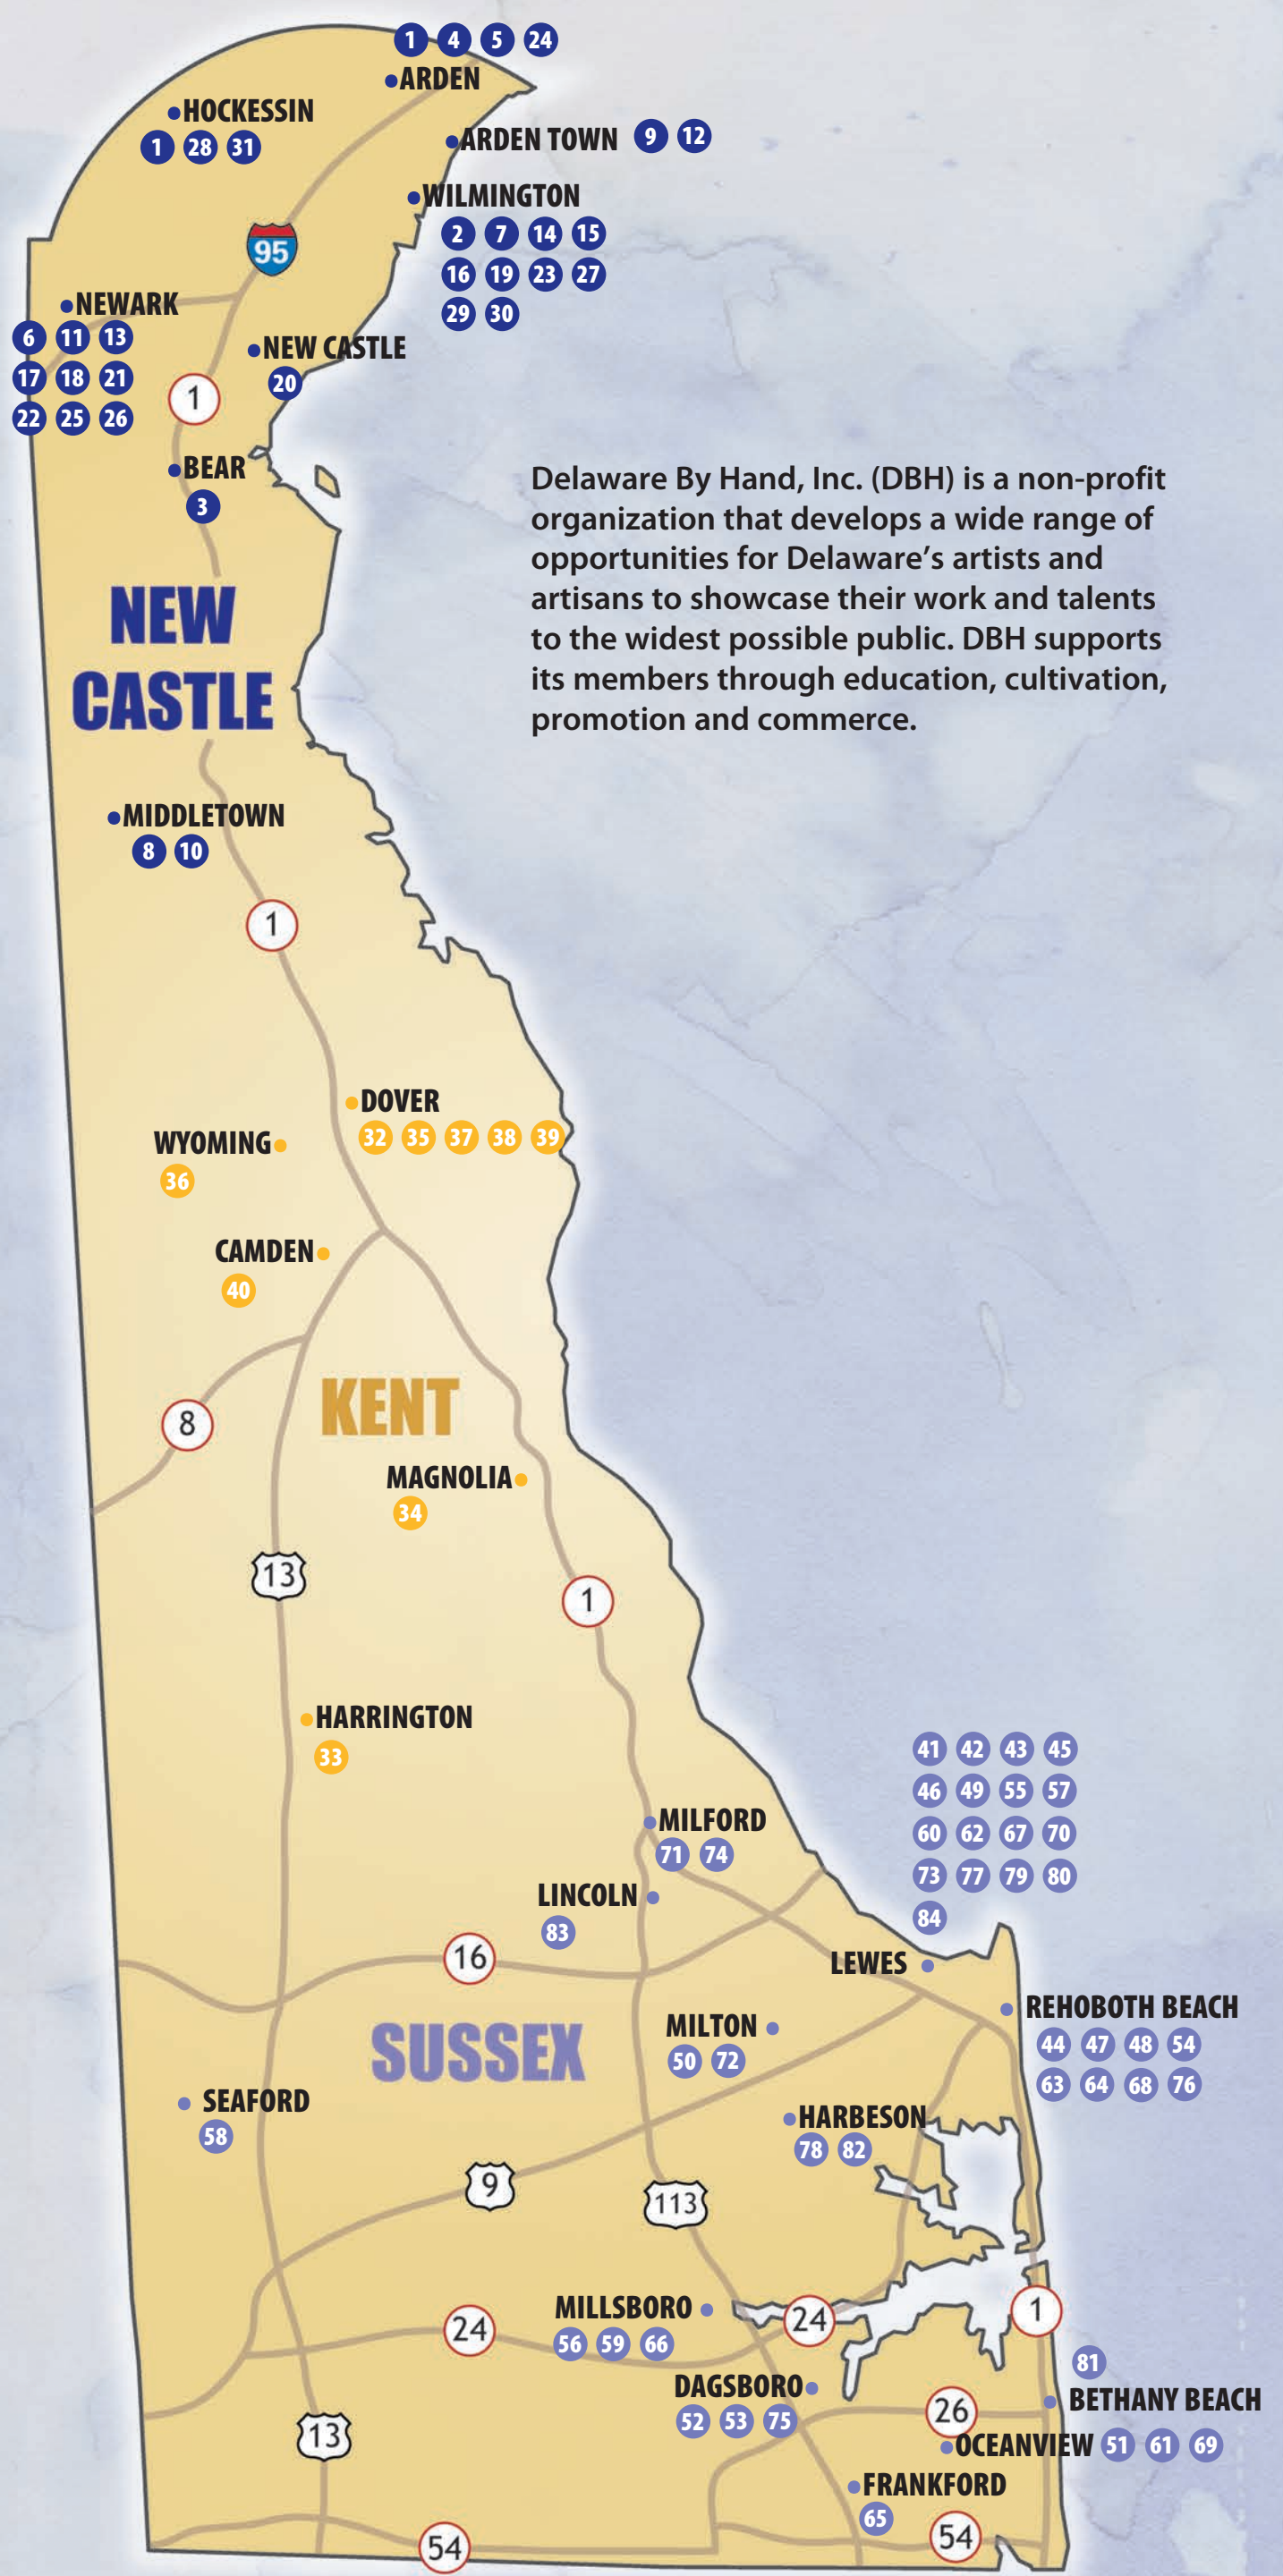

Artists & Artisans of Delaware

Delaware By Hand, Inc. (DBH) is a non-profit organization that develops a wide range of opportunities for Delaware's artists and artisans to showcase their work and talents to the widest possible public. DBH supports its members through education, cultivation, promotion and commerce.